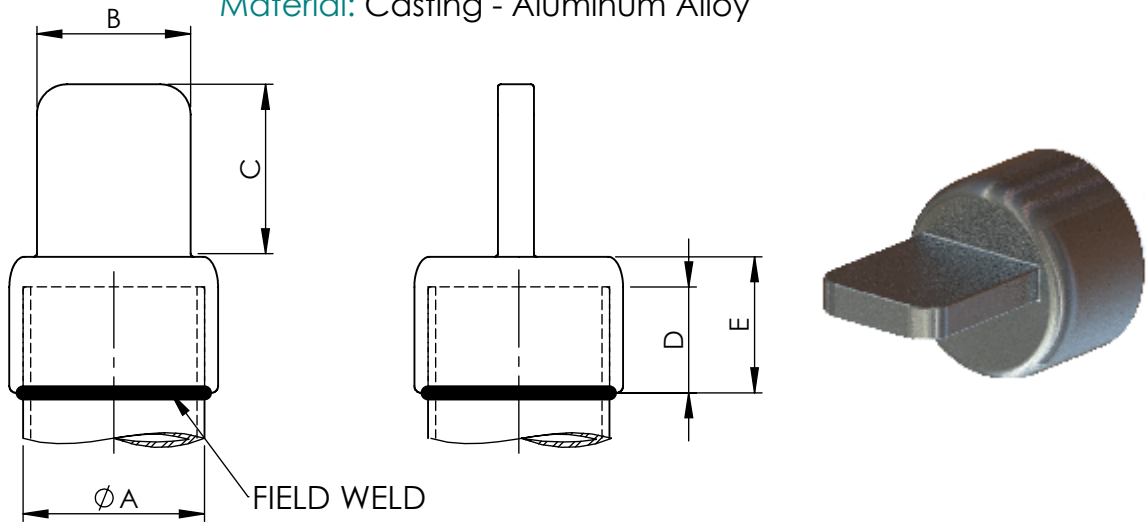

REFERENCE
SOLRBPE/EXT

Aluminum alloy welded terminal terminal for connecting aluminum tube to flat pad. Add "TAP" suffix for hardware shield to be included.

Confirm the thickness of the terminal, in which the connector will be installed, in order to include complementary hardware.

Material: Casting - Aluminum Alloy

CATALOG NUMBER	CONDUCTOR SIZE	DIMENSIONS			
	A	B	C	D	E
SOLRBPE-602N/EXT	2	2	3	1.88	1.50
SOLRBPE-603N/EXT		3	3		
SOLRBPE-604N/EXT		4	4		
SOLRBPE-732N/EXT	2-1/2	2	3	2.00	1.50
SOLRBPE-733N/EXT		3	3		
SOLRBPE-734N/EXT		4	4		
SOLRBPE-892N/EXT	3	2	3	2.25	1.75
SOLRBPE-893N/EXT		3	3		
SOLRBPE-894N/EXT		4	4		
SOLRBPE-1012N/EXT	3-1/2	2	3	2.38	1.88
SOLRBPE-1013N/EXT		3	3		
SOLRBPE-1014N/EXT		4	4		
SOLRBPE-1142N/EXT	4	2	3	2.50	2.00
SOLRBPE-1143N/EXT		3	3		
SOLRBPE-1144N/EXT		4	4		
SOLRBPE-1412N/EXT	5	2	3	3.50	2.75
SOLRBPE-1413N/EXT		3	3		
SOLRBPE-1414N/EXT		4	4		
SOLRBPE-1416N/EXT		6	4		
SOLRBPE-1682N/EXT	6	2	3	3.50	2.75
SOLRBPE-1683N/EXT		3	3		
SOLRBPE-1684N/EXT		4	4		
SOLRBPE-1686N/EXT		6	4